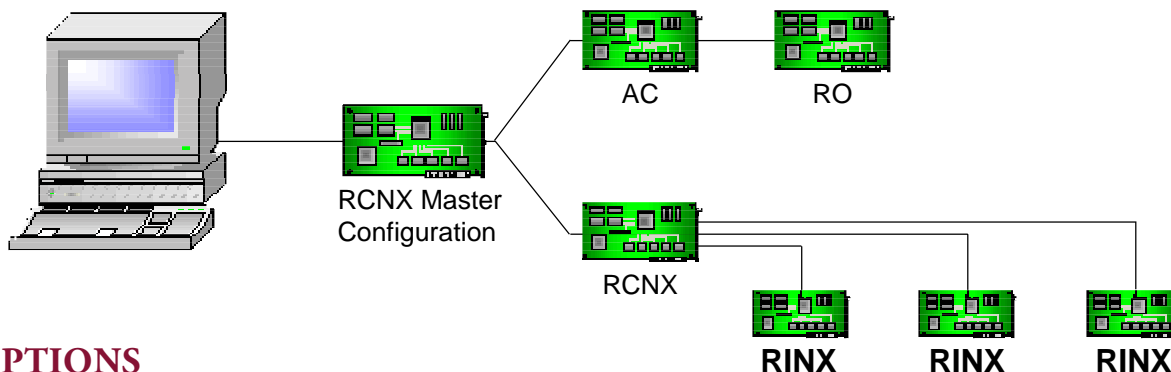

Geoffrey

The Geoffrey RINX Reader Interface links card readers of most technologies to the Geoffrey NX family of Reader Controllers.

Reader Interface - RINX Series (GRINX)

HIGHLIGHTS

- The RINX offers a cost effective, modular approach to access control system design for industrial environments. Each Reader Interface can be used in a small system with one reader to the largest systems with thousands of readers.
- The RINX Reader Interface is supported by the entire family of Geoffrey NX Reader Controllers.
- Compatible with many read head technologies: magnetic stripe, bar code, Wiegand, barium ferrite, smart card, biometric, and more.
- Geoffrey RINX Reader Interfaces can run in degraded mode, allowing for local decision making if communication fails between the RINX and the Reader Controller.

SPECIFICATIONS

- Dimensions:
3-13/16"H x 3-13/16"W x 1-3/4"D
- Enclosure:
8-1/4"H x 7-1/2"W x 3-1/2"D
- Power requirements: 12VAC/12VDC
- Power consumption: 100 mA
(without read heads)
- Ambient temperature (without heater):
-40° to 70°C. or -40° to 185°F.
- Humidity: 10% to 90% (non-condensing)
- Maximum distance to RC: 4,000 feet,
RS-485 data communication
(RS-232 communication available)
- Recommended cable: 22 AWG/1 pair,
stranded, shielded, twisted

STANDARD FEATURES

- Supports multiple read head technologies: magnetic stripe, bar code, Wiegand, barium ferrite, smart card, proximity, and biometric
- One Form C, single pole/double throw, mechanically latching relays: 3 Amps
- Seven supervised or unsupervised contact inputs
- Connector for one multicolor LED for GO or NO/GO indication
- Connector for one buzzer