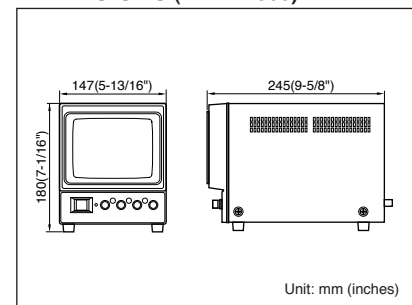

WV-Q29 (optional)

DIMENSIONS

SPECIFICATIONS

Power Source	120 V AC, 60 Hz
Power Consumption	28 W
Actual Visual Size (Approx.)	22cm(9") diagonal
CRT Size (Approx.)	24.5cm (9-5/8") diagonal
19-type Rack-Mount	△Yes
Video Input	1
External Sync	No
Horizontal Resolution	800 lines at center
Sweep Linearity (over scan)	Less than 5 %
Sweep Geometry	Less than 2 %
Scanning	Fixed
Overscanning	6 %
Underscanning	No
DC Restoration (switchable)	Yes (No)
Ambient Operating Temperature	-10°C - +50°C (+14°F - +122°F)
Ambient Operating Humidity	Less than 90 %
Dimensions (W x H x D)	221 x 220 x 262 mm (8-11/16" x 8-11/16" x 10-5/16")
Weight	5.2 kg (11.5 lbs.)

△ : With optional rack angle bracket.

13cm(5") B/W Video Monitor WV-BM500

- Actual visual size: 13cm(5") diagonal
- 700 lines resolution at center.
- DC restoration.
- Standard BNC type connectors for independent video and sync inputs and outputs.

Three 13cm(5") B/W Video Monitors WV-BM503 (19-type rack mount)

DIMENSIONS (WV-BM500)

SPECIFICATIONS (WV-BM500)

Power Source	120 V AC, 60 Hz
Power Consumption	14 W
Actual Visual Size (Approx.)	13cm(5") diagonal
CRT Size (Approx.)	14cm (5-3/8") diagonal
19-type Rack-Mount	△Yes
Video Input	1
External Sync	Yes
Horizontal Resolution	700 lines at center
Sweep Linearity (over scan)	Less than 5 %
Sweep Geometry	Less than 2 %
Scanning	Fixed
Overscanning	5 %
Underscanning	No
DC Restoration (switchable)	Yes (Yes)
Ambient Operating Temperature	-10°C - +50°C (+14°F - +122°F)
Ambient Operating Humidity	Less than 90 %
Dimensions (W x H x D)	147 x 180 x 245 mm (5-13/16" x 7-1/16" x 9-5/8")
Weight	2.3 kg (5.1 lbs.)