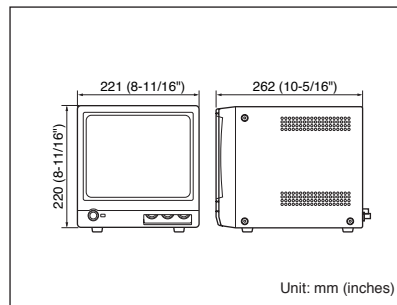

WV-Q21W (optional)

DIMENSIONS

SPECIFICATIONS

Power Source	120 V AC, 60 Hz
Power Consumption	32 W
Actual Visual Size (Approx.)	32cm(12-11/16") diagonal
CRT Size (Approx.)	35cm(13-3/4") diagonal
19-type Rack-Mount	△Yes
Video Input	1
External Sync	Yes
Horizontal Resolution	1,000 lines at center
Sweep Linearity (over scan)	Less than 5 %
Sweep Geometry	Less than 2 %
Scanning	Switchable
Overscanning	6 %
Underscanning	5 %
DC Restoration (switchable)	Yes (No)
Ambient Operating Temperature	-10°C - +50°C (+14°F - +122°F)
Ambient Operating Humidity	Less than 90 %
Dimensions (W x H x D)	320 x 326 x 328 mm (12-5/8" x 12-13/16" x 12-15/16")
Weight	10 kg (22 lbs.)

△ : With optional rack angle bracket.

22cm(9") B/W Video Monitor WV-BM990

- Actual visual size: 22cm(9") diagonal.
- 800 lines resolution at center.
- Looping through BNC connectors for video input and output.
- Optional adaptor WV-Q29 for EIA 19-type rack(up to two monitors).

WV-Q29 (optional)

DIMENSIONS

SPECIFICATIONS

Power Source	120 V AC, 60 Hz
Power Consumption	28 W
Actual Visual Size (Approx.)	22cm(9") diagonal
CRT Size (Approx.)	24.5cm (9-5/8") diagonal
19-type Rack-Mount	△Yes
Video Input	1
External Sync	No
Horizontal Resolution	800 lines at center
Sweep Linearity (over scan)	Less than 5 %
Sweep Geometry	Less than 2 %
Scanning	Fixed
Overscanning	6 %
Underscanning	No
DC Restoration (switchable)	Yes (No)
Ambient Operating Temperature	-10°C - +50°C (+14°F - +122°F)
Ambient Operating Humidity	Less than 90 %
Dimensions (W x H x D)	221 x 220 x 262 mm (8-11/16" x 8-11/16" x 10-5/16")
Weight	5.2 kg (11.5 lbs.)

△ : With optional rack angle bracket.

13cm(5") B/W Video Monitor WV-BM500

- Actual visual size: 13cm(5") diagonal
- 700 lines resolution at center.
- DC restoration.
- Standard BNC type connectors for independent video and sync inputs and outputs.