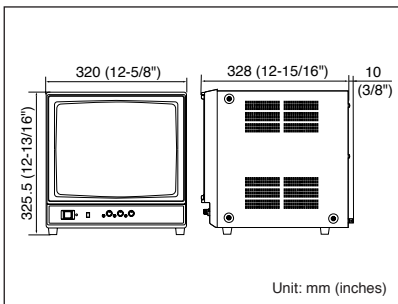

32cm(13") B/W Video Monitor WV-BM1410

- Actual visual size: 32cm(13") diagonal
- 1,000 lines resolution at center.
- DC restoration.
- Short H. AFC time constant for VCR playback.
- Can be mounted into a standard 19-type rack with optional adaptor WV-Q21W.

WV-Q21W (optional)

DIMENSIONS

SPECIFICATIONS

Power Source	120 V AC, 60 Hz
Power Consumption	32 W
Actual Visual Size (Approx.)	32cm(12-11/16") diagonal
CRT Size (Approx.)	35cm(13-3/4") diagonal
19-type Rack-Mount	△Yes
Video Input	1
External Sync	Yes
Horizontal Resolution	1,000 lines at center
Sweep Linearity (over scan)	Less than 5 %
Sweep Geometry	Less than 2 %
Scanning	Switchable
Overscanning	6 %
Underscanning	5 %
DC Restoration (switchable)	Yes (No)
Ambient Operating Temperature	-10°C - +50°C (+14°F - +122°F)
Ambient Operating Humidity	Less than 90 %
Dimensions (W x H x D)	320 x 326 x 328 mm (12-5/8" x 12-13/16" x 12-15/16")
Weight	10 kg (22 lbs.)

WV-Q29 (optional)

DIMENSIONS

SPECIFICATIONS

Power Source	120 V AC, 60 Hz
Power Consumption	28 W
Actual Visual Size (Approx.)	22cm(9") diagonal
CRT Size (Approx.)	24.5cm (9-5/8") diagonal
19-type Rack-Mount	△Yes
Video Input	1
External Sync	No
Horizontal Resolution	800 lines at center
Sweep Linearity (over scan)	Less than 5 %
Sweep Geometry	Less than 2 %
Scanning	Fixed
Overscanning	6 %
Underscanning	No
DC Restoration (switchable)	Yes (No)
Ambient Operating Temperature	-10°C - +50°C (+14°F - +122°F)
Ambient Operating Humidity	Less than 90 %
Dimensions (W x H x D)	221 x 220 x 262 mm (8-11/16" x 8-11/16" x 10-5/16")
Weight	5.2 kg (11.5 lbs.)