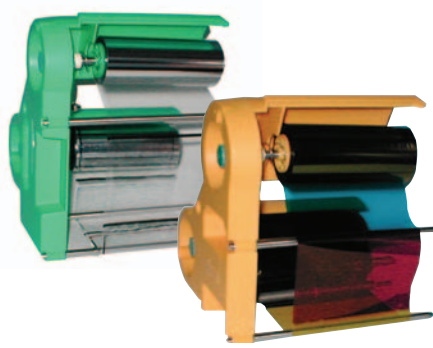

MAGICARD

secure ID card printers

Prima™

REVERSE TRANSFER LAMINATING ID CARD PRINTER

Over the edge full color printing
Highest

photo-quality images, printed right over the edge of the card in 30 seconds.

Encoding
A wide range of Contactless (Proximity)

holograms, an in-line card laminator is available.

The highest print quality

The reverse-transfer Prima is ideal for producing top quality, durable cards.

The quality of the finished card is similar to that achieved by off-set litho printing, but with the advantage that every card can be different.

Reverse Transfer Printing

Superb image quality is achieved by the reverse printing technology with the Prima retransfer printer. The card image is printed on a clear film which is then laminated onto the card surface. As well as delivering the highest print quality, printing on uneven or rough surfaces is possible. Unlike direct-to-card printers, the Prima can print onto non-PVC cards like ABS, PET, PVH, and Polycarbonate.

Consumables

High-capacity YMCK ribbon together with the separate re-transfer film provides 1000 color prints.

Both ribbon and re-transfer cartridges easily slot in for ease of use.

Specifications

Prima Reverse Transfer ID Card Printer (Part No. Prima/001)