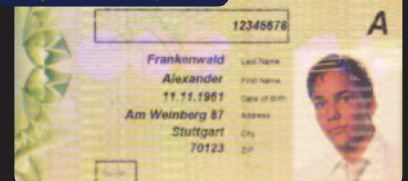

Reverse Transfer Printing

Superb image quality is achieved by the reverse printing technology with the Prima retransfer printer. The card image is printed on a clear film which is then laminated onto the card surface. As well as delivering the highest print quality, printing on uneven or rough surfaces is possible. Unlike direct-to-card printers, the Prima can print onto non-PVC cards like ABS, PET, PVH, and Polycarbonate.