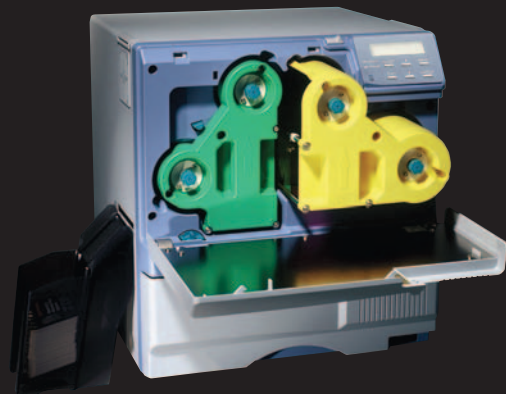

MAGICARD

secure ID card printers

Prima™

REVERSE TRANSFER LAMINATING ID CARD PRINTER

Over the edge full color printing
Highest

photo-quality images, printed right over the edge of the card in 30 seconds.

Encoding
A wide range of Contactless (Proximity)

card, Contact chip card, and Magnetic stripe card encoding options in the printer.

Duplex
Double-sided printing is

standard with the Prima. Prints on both sides in 60 seconds.

Card Lamination.
For added durability and

holograms, an in-line card laminator is available.

The highest print quality

The reverse-transfer Prima is ideal for producing top quality, durable cards.

The quality of the finished card is similar to that achieved by off-set litho printing, but with the advantage that every card can be different.

Reverse Transfer Printing

Superb image quality is achieved by the reverse printing technology with the Prima retransfer printer. The card image is printed on a clear film which is then laminated onto the card surface. As well as delivering the highest print quality, printing on uneven or rough surfaces is possible. Unlike direct-to-card printers, the Prima can print onto non-PVC cards like ABS, PET, PVH, and Polycarbonate.