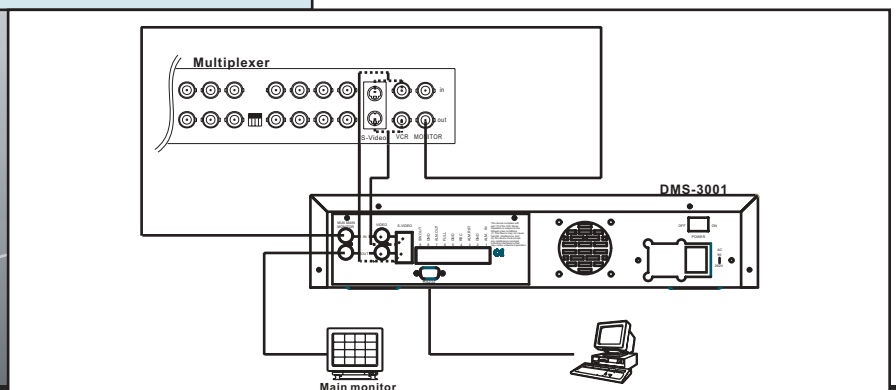

Basic Connection