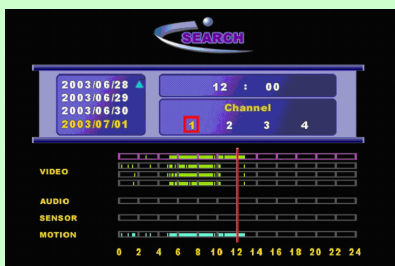

## KEY FEATURES

4 Channel Video / 4 Channel Audio  
 Real-time Operating System  
 4 Channel Real-Time Simultaneous recording  
 MPEG2 Compression  
 Remote monitoring / search / control via network (LAN)  
 Search: Camera, date, time  
 Setup: Initial screen division, fast search, user level password protection  
 Surveillance: Motion Detection, Sensor input  
 Email Remote Notification  
 Backup to CD-R/W  
 IR Remote Control

Main Screen

Setup Screen

Playback Screen

## SPECIFICATION

VIDEO	Input	4 Composite BNC (1 Volt p. p.)
	Loop Out	4 Composite BNC (1 Volt p. p.)
DISPLAY	Speed	30 fps per channel, 120 fps total
	Split Screen	1, 4
VIDEO RECORDING	Speed	30 fps per channel max, 120 fps total
	Resolution	360 x 240, 720x480 pixels
	Compression	MPEG2
	Image Size	~ 4 Kbytes
	Mode	Manual, Motion Detection and Sensor
PLAYBACK	Display	270 fps max.
	Search Mode	Date, Time, Channel, Event
AUDIO	Input	4 Line In (RCA)
	Output	1 Line Out (RCA)
MONITOR	Output	1 S-Video
		1 BNC
SENSOR / CONTROL	Sensor Input	4 points (NO/NC Selectable) (12 Volt)
	Relay Output	2 points (NO/NC Selectable)
	Pan/Tilt/Zoom	4 channel
NETWORK	Transmission Speed	Real-Time
	Remote View	Remote Access Software
	Protocol	TCP/IP
BUILT-IN DEVICE	Storage	120 or 250 GB
	Backup	CD-R/W
	PTZ Control	RS-485
OTHERS	Dimensions	15 in x 12 in x 3.5 in (W x L x H)
	O/S	RTOS
	Power Source	110 ~ 240 VAC, 50/60 Hz
	Warranty	3 Years